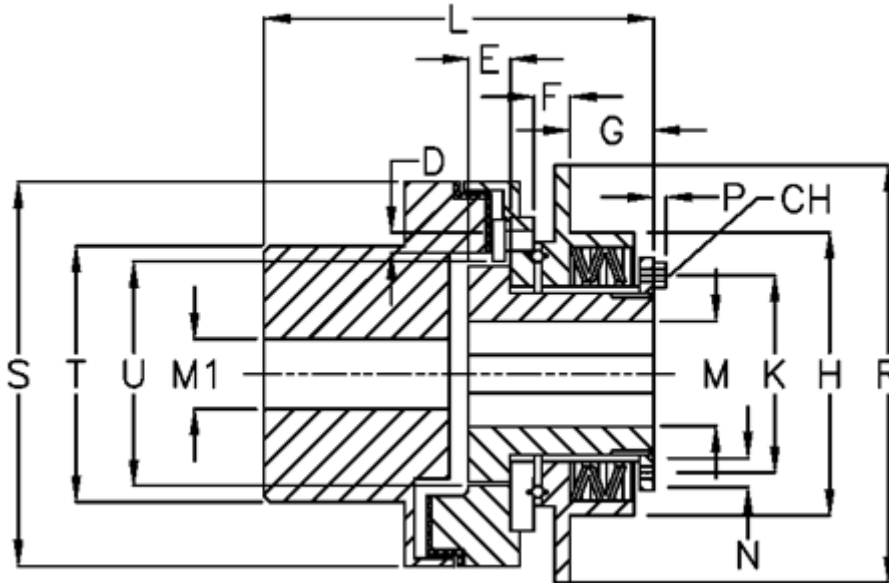

Article number: 46964533

Description: Synchron mini G 45 L

Measures

D	= 6xM6	L	= 155.0	U	= 81
Disc spring mounting	= 3x1L	M1 max	= 60		
Disc spring version	= L - heavy	M max	= 45		
E	= 22.0	M min	= 18		
F	= 8.0	P	= 4.0		
G	= 35.0	R	= 150		
H	= 114	S	= 128		
K	= 86	T	= 90		